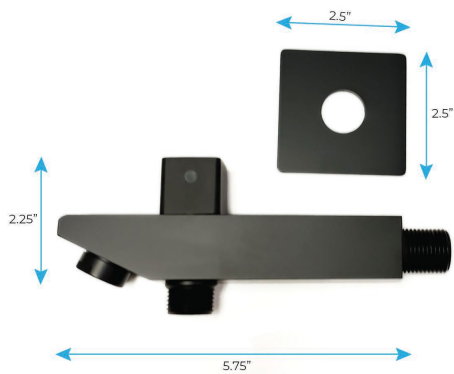

FONTANA RIO CEILING MOUNT 4 FUNCTIONS THERMOSTATIC LED MULTIFUNCTION SHOWER SET SPECS

Specifications

- Rain shower set function 1: Rainfall
- Rain shower function 2: Hand Shower Head
- Shower set function 3: No need remove the wall when maintenance
- Shower function 4: Embedded ceiling shower head
- LED lights Shower function 5: 200 V – Transform into 12 V
- LED Shower function 6: LED Chromotherapy
- Thermostatic Shower Power Adaptor: 90 – 250 V
- Bathroom Shower Water Flow 7 – : 9L/min

Faucet & Handle Size:

Hand Shower Size:

The minimum required water pressure is 0.05 MPa (0.5 bar).
Flow rate 2.5 GPM (9.5 LPM).