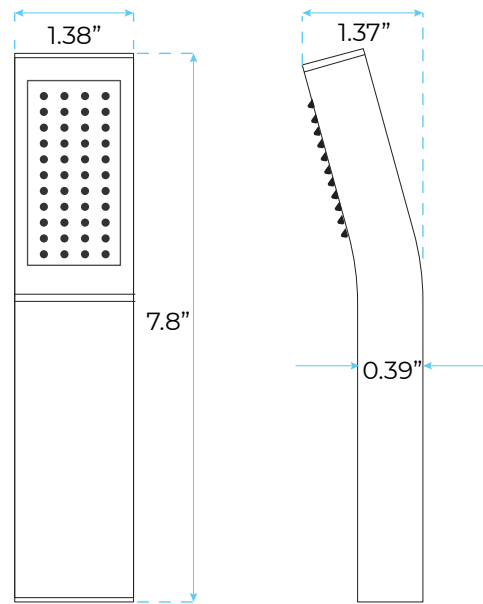

FONTANA RIO CEILING MOUNT 4 FUNCTIONS THERMOSTATIC LED MULTIFUNCTION SHOWER SET SPECS

Specifications

- Rain shower set function 1: Rainfall
- Rain shower function 2: Hand Shower Head
- Shower set function 3: No need remove the wall when maintenance
- Shower function 4: Embedded ceiling shower head
- LED lights Shower function 5: 200 V – Transform into 12 V
- LED Shower function 6: LED Chromotherapy
- Thermostatic Shower Power Adaptor: 90 – 250 V
- Bathroom Shower Water Flow 7 – : 9L/min

Faucet & Handle Size:

Hand Shower Size:

The minimum required water pressure is 0.05 MPa (0.5 bar).
Flow rate 2.5 GPM (9.5 LPM).