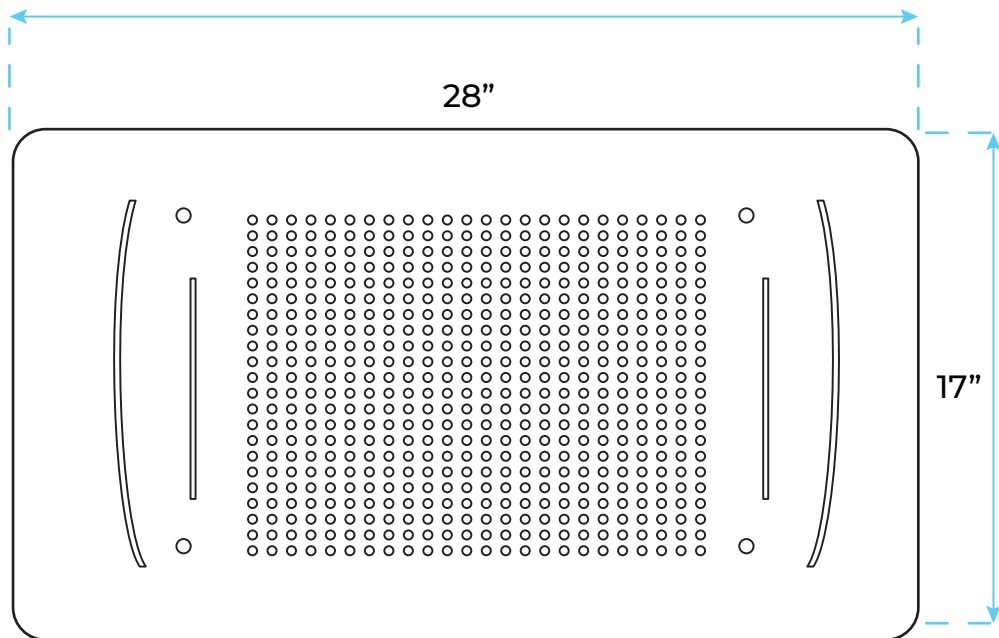

FONTANA RIO CEILING MOUNT 4 FUNCTIONS THERMOSTATIC LED MULTIFUNCTION SHOWER SET SPECS

Specifications

- Rain shower set function 1: Rainfall
- Rain shower function 2: Hand Shower Head
- Shower set function 3: No need remove the wall when maintenance
- Shower function 4: Embedded ceiling shower head
- LED lights Shower function 5: 200 V – Transform into 12 V
- LED Shower function 6: LED Chromotherapy
- Thermostatic Shower Power Adaptor: 90 – 250 V
- Bathroom Shower Water Flow 7 – : 9L/min

Faucet & Handle Size:

Hand Shower Size:

The minimum required water pressure is 0.05 MPa (0.5 bar).
Flow rate 2.5 GPM (9.5 LPM).